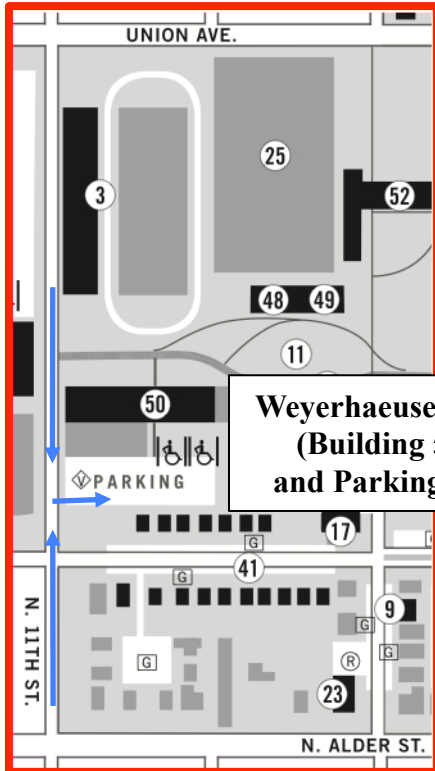

Directions to Weyerhaeuser Hall from WA-16:

From WA-16, take exit 1B (Union Avenue). Drive north on S. Union Avenue, following signs for the University of Puget Sound. Turn right onto N. 11th street. Just before crossing N. Lawrence, turn left into the Weyerhaeuser Parking Lot. Weyerhaeuser Hall is Building 50 in the map.

**Weyerhaeuser Hall
(Building 50)
and Parking Lot**

Directions to Weyerhaeuser Hall from I5:

From I-5, take exit 133, Interstate 705 north, City Center exit. Exit at Schuster Parkway. Continue for approximately one mile, and stay to the left. Exit to the left (Schuster Parkway), and follow Schuster along the water. Stay to the right for about 1.5 miles and exit right onto North 30th. Continue through the traffic signal in Old Town and up the hill. Turn left onto N. Alder. Turn right onto N. 11th Street. After crossing N. Lawrence, turn right into the Weyerhaeuser Parking Lot. Weyerhaeuser Hall is Building 50 in the map.