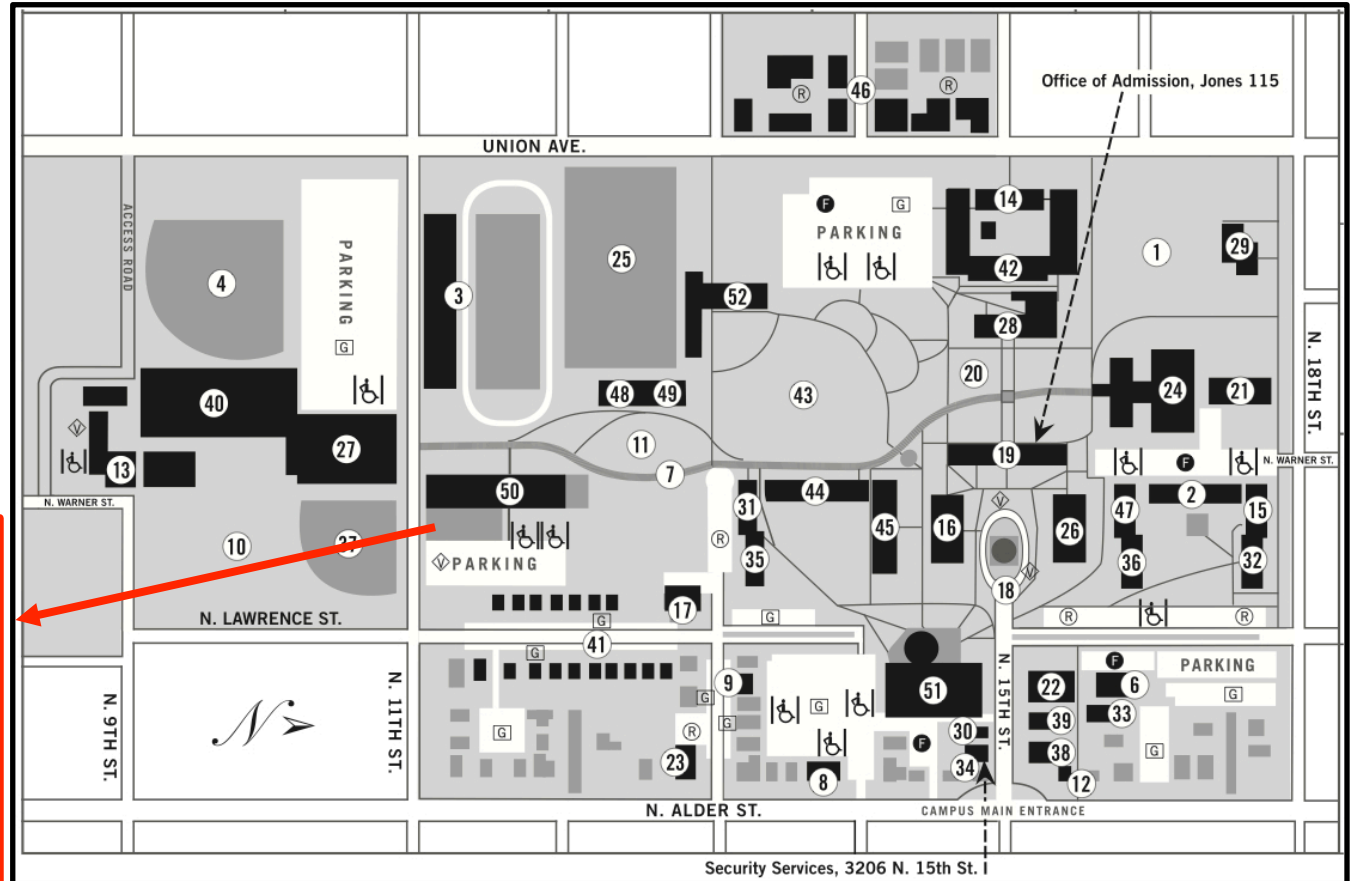

Directions to Weyerhaeuser Hall from WA-16:

From WA-16, take exit 1B (Union Avenue). Drive north on S. Union Avenue, following signs for the University of Puget Sound. Turn right onto N. 11th street. Just before crossing N. Lawrence, turn left into the Weyerhaeuser Parking Lot. Weyerhaeuser Hall is Building 50 in the map.

**Weyerhaeuser Hall
(Building 50)
and Parking Lot**

Directions to Weyerhaeuser Hall from I5:

From I-5, take exit 133, Interstate 705 north, City Center exit. Exit at Schuster Parkway. Continue for approximately one mile, and stay to the left. Exit to the left (Schuster Parkway), and follow Schuster along the water. Stay to the right for about 1.5 miles and exit right onto North 30th. Continue through the traffic signal in Old Town and up the hill. Turn left onto N. Alder. Turn right onto N. 11th Street. After crossing N. Lawrence, turn right into the Weyerhaeuser Parking Lot. Weyerhaeuser Hall is Building 50 in the map.